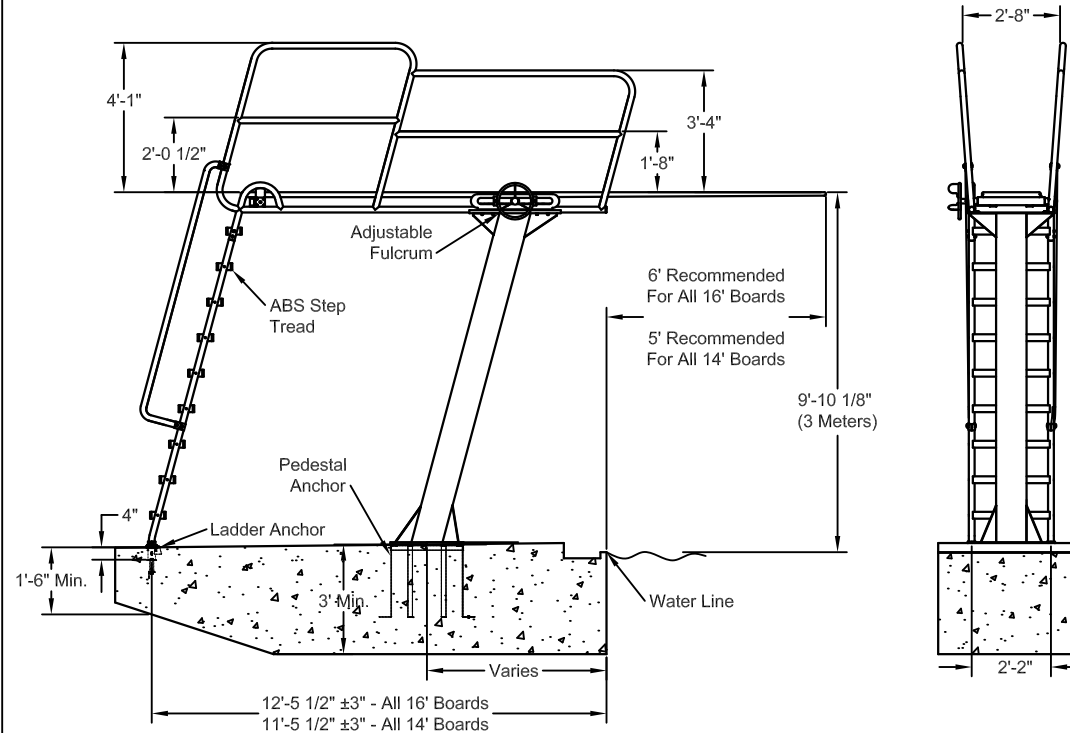

Scale: NTS

SPECIFICATIONS ARE NOMINAL AND MAY CHANGE

7100 SPECTRUM LANE 800.791.8056
MISSOULA, MT 59808 406.542.1158 FAX

PRODUCT_NAME

LAST UPDATE: DATE

SCALE: SCALE

DRAWING BY: BY

PRODUCT NO.: PRODUCT#